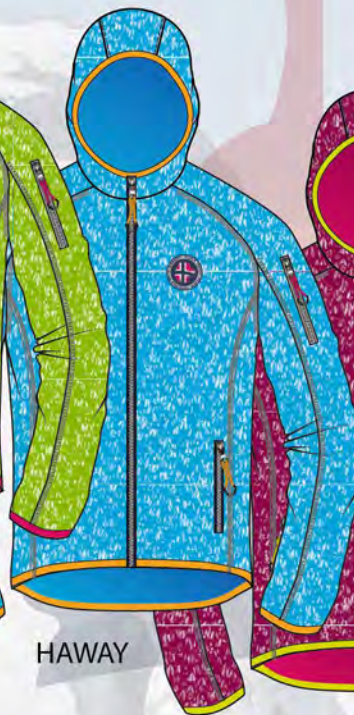

BOUNDED NANUK

CONSEGNATO APPESO
DELIVERED WITH HANGER

FALL WINTER 2019/20

SCUOLA NAUTICA ITALIANA

WOMAN

ART. 919007

LIME

HAWAY